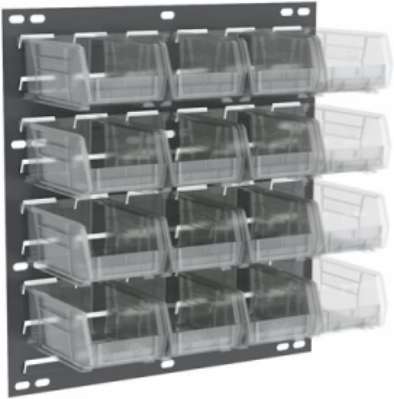

Enter Your Item # Here: _____

Louvered Panel/30618

Brand: Akro-Mils

Item#: AK30618

Dimensions: W18" x H19"

*Single sided

--